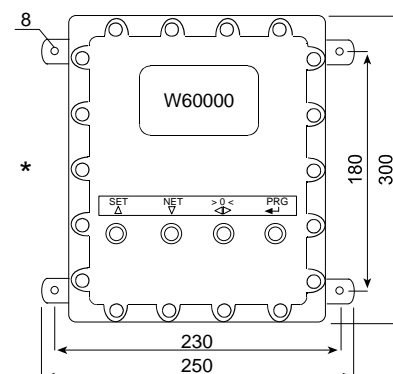

EXPLOSION PROOF BOX FOR W60000 SERIES INSTRUMENTS:

Dimensions: 250x300x220 mm; weight: 14 kg

Light alloy box used to house fail-safe barriers and W60000 instrument. Provided with heat-resistant transparent tempered glass window and external buttons replicating the W60000 keyboard functions.