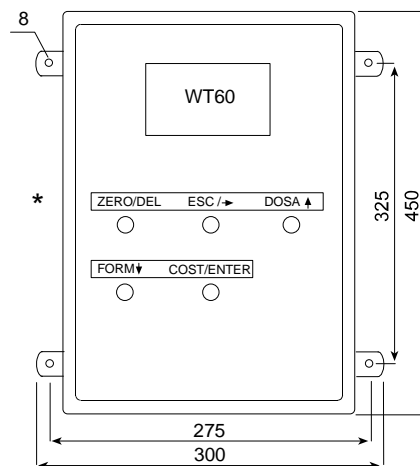

CUSTODIA ANTIDEFLAGRANTE PER STRUMENTI SERIE WT60:

Certificata ATEX (CE 0722 Ex II 2 G D (zone 1, 2, 21, 22))

CENELEC (EN 50014) EEx d ia IIB T₆ IP65 T₈₅°C INERIS 03 ATEX 0210

Dimensioni: 300x450x270 mm; peso: 25 kg

EXPLOSION PROOF BOX FOR WT60 SERIES INSTRUMENTS:

Dimensions: 300x450x270 mm; weight: 25 kg

Light alloy box used to house fail-safe barriers and WT60 instrument. Provided with heat-resistant transparent tempered glass window and external buttons replicating the WT60 keyboard functions.