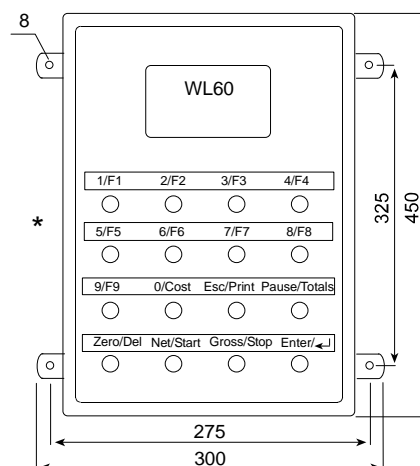

EXPLOSION PROOF BOX FOR WL60 SERIES INSTRUMENTS:

Dimensions: 300x450x270 mm; weight: 25 kg

Light alloy box used to house fail-safe barriers and WL60 instrument. Provided with heat-resistant transparent tempered glass window and external buttons replicating the WL60 keyboard functions.