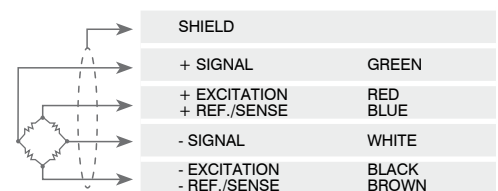

По вопросам продаж и поддержки обращайтесь:

Архангельск (8182)63-90-72
Астана +7(7172)727-132
Астрахань (8512)99-46-04
Барнаул (3852)73-04-60
Белгород (4722)40-23-64
Брянск (4832)59-03-52
Владивосток (423)249-28-31
Волгоград (844)278-03-48
Вологда (8172)26-41-59
Воронеж (473)204-51-73
Екатеринбург (343)384-55-89
Иваново (4932)77-34-06
Ижевск (3412)26-03-58
Иркутск (395) 279-98-46

Казань (843)206-01-48
Калининград (4012)72-03-81
Калуга (4842)92-23-67
Кемерово (3842)65-04-62
Киров (8332)68-02-04
Краснодар (861)203-40-90
Красноярск (391)204-63-61
Курск (4712)77-13-04
Липецк (4742)52-20-81
Магнитогорск (3519)55-03-13
Москва (495)268-04-70
Мурманск (8152)59-64-93
Набережные Челны (8552)20-53-41
Нижний Новгород (831)429-08-12

Новокузнецк (3843)20-46-81
Новосибирск (383)227-86-73
Омск (3812)21-46-40
Орел (4862)44-53-42
Оренбург (3532)37-68-04
Пенза (8412)22-31-16
Пермь (342)205-81-47
Ростов-на-Дону (863)308-18-15
Рязань (4912)46-61-64
Самара (846)206-03-16
Санкт-Петербург (812)309-46-40
Саратов (845)249-38-78
Севастополь (8692)22-31-93
Симферополь (3652)67-13-56

Смоленск (4812)29-41-54
Сочи (862)225-72-31
Ставрополь (8652)20-65-13
Сургут (3462)77-98-35
Тверь (4822)63-31-35
Томск (3822)98-41-53
Тула (4872)74-02-29
Тюмень (3452)66-21-18
Ульяновск (8422)24-23-59
Уфа (347)229-48-12
Хабаровск (4212)92-98-04
Челябинск (351)202-03-61
Череповец (8202)49-02-64
Ярославль (4852)69-52-93

Киргизия (996)312-96-26-47

Казахстан (772)734-952-31

Таджикистан (992)427-82-92-69