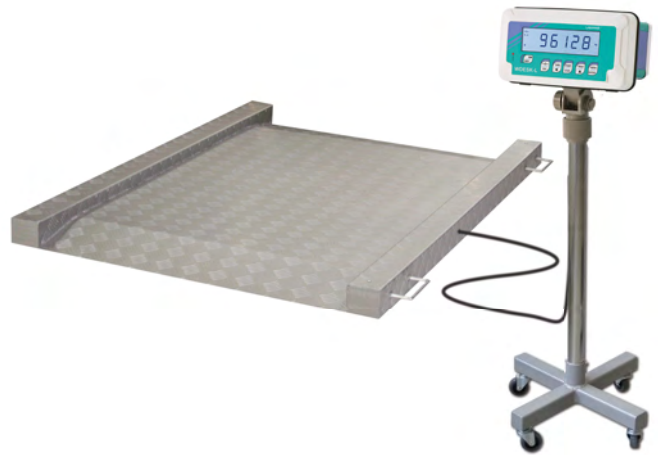

ELECTRICAL CONNECTIONS

OPTIONS ON REQUEST

	DESCRIPTION	CODE
	Stainless steel indicator-holder column (Ø38 mm, height 700 mm). Painted steel mobile pedestal.	COLONNAM + MOBILCOLONNA COLONNAM + MOBILCOLONNAINOX
	Non-standard capabilities.	

The Company reserves the right to make changes to the technical data, drawings and images without notice.