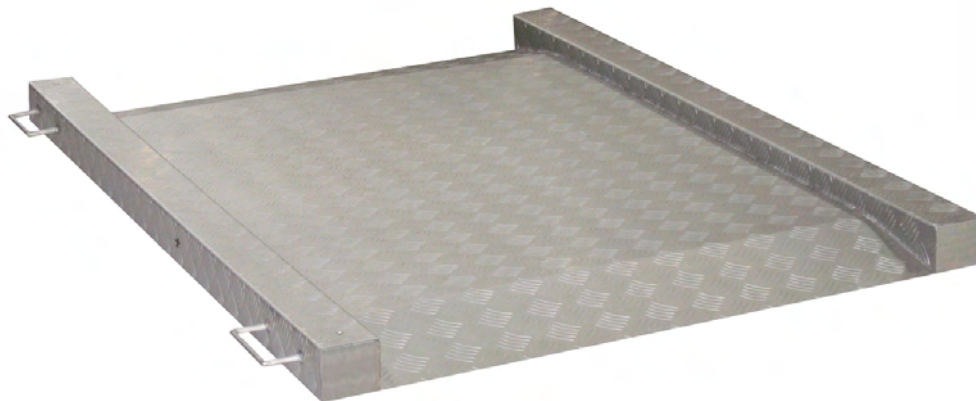

Capacity 1000 kg

- Ultra-light anodized aluminum platform.
- Integrated ramps and sideguards.
- 4 load cells FTP 500 kg  
AISI 420 stainless steel - IP68 (on request: IP69K).
- IP67 stainless steel junction box with equalization board and 6-wire output cable (length: 5 m).
- Galvanized steel adjustable feet, self-centering on sphere.
- Carrying handles and wheels.