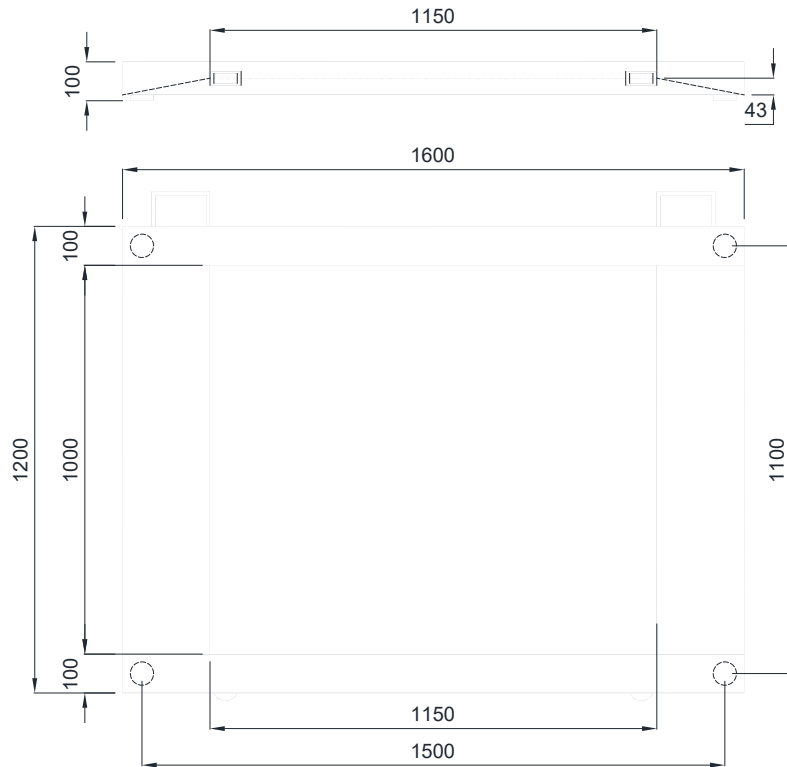

Capacity 1000 kg

- Ultra-light anodized aluminum platform.
- Integrated ramps and sideguards.
- 4 load cells FTP 500 kg  
AISI 420 stainless steel - IP68 (on request: IP69K).
- IP67 stainless steel junction box with equalization board and 6-wire output cable (length: 5 m).
- Galvanized steel adjustable feet, self-centering on sphere.
- Carrying handles and wheels.

CAPACITY	kg	ACCURACY CLASS		DIMENSION (mm)	WEIGHT (kg)	CODE
1000		G3		1200 x 1600	55	PM1000

ON REQUEST

### DIMENSIONS (mm)