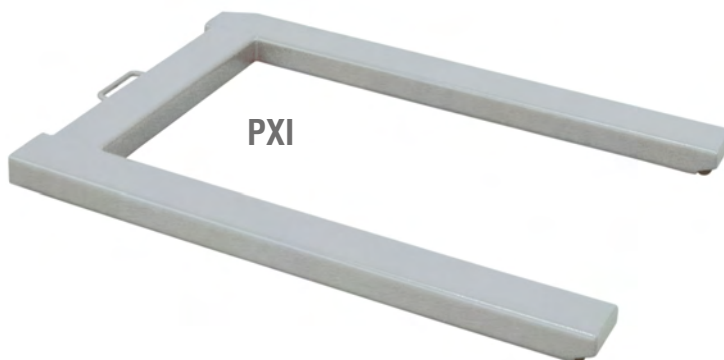

Capacity up to 3000 kg

- **PX:**
 - Painted steel structure.
 - 4 load cells FTP 1000 kg
AISI 420 stainless steel - IP68 (on request: IP69K).
 - Galvanized steel adjustable feet, self-centering on sphere.
- **PXI:**
 - AISI 304 stainless steel structure.
 - 4 load cells FT-P 1000 kg
17-4 PH stainless steel - IP68 (on request: IP69K).
 - AISI 304 stainless steel adjustable feet, self-centering on sphere.
- IP67 stainless steel junction box with equalization board and 6-wire output cable (length: 5 m).
- Carrying handle and wheels.

ATEX II 2GD (zone 1-2-21-22)

IECEX (zone 1-2-21-22)

DIMENSIONS (mm)

ELECTRICAL CONNECTIONS

OPTIONS ON REQUEST

DESCRIPTION	CODE
 <p>Stainless steel indicator-holder column (Ø38 mm, height 700 mm). Painted steel mobile pedestal.</p>	<p>COLONNAM + MOBILCOLONNA</p> <p>COLONNAM +MOBILCOLONNAINOX</p>
 <p>Non-standard capabilities.</p>	