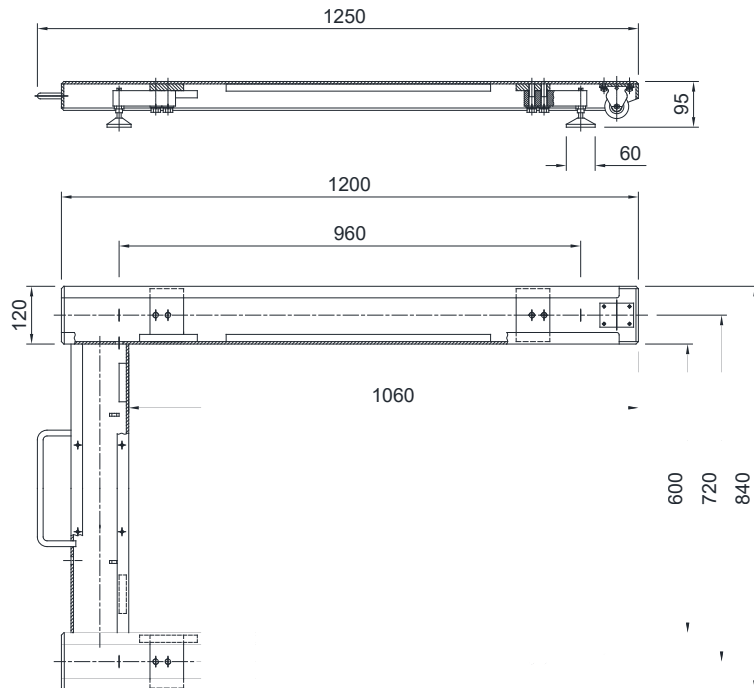

Capacity up to 3000 kg

- **PX:**
 - Painted steel structure.
 - 4 load cells FTP 1000 kg
AISI 420 stainless steel - IP68 (on request: IP69K).
 - Galvanized steel adjustable feet, self-centering on sphere.
- **PXI:**
 - AISI 304 stainless steel structure.
 - 4 load cells FT-P 1000 kg
17-4 PH stainless steel - IP68 (on request: IP69K).
 - AISI 304 stainless steel adjustable feet, self-centering on sphere.
- IP67 stainless steel junction box with equalization board and 6-wire output cable (length: 5 m).
- Carrying handle and wheels.

CAPACITY	kg	ACCURACY CLASS C3		DIMENSION (mm)	NET WEIGHT (kg)	CODE
3000		•	•	1250 x 840	38	PX
3000		•	•	1250 x 840	38	PXI

□
ON REQUEST

CERTIFICATIONS

OIML R60 C3

CERTIFICATIONS ON REQUEST

Declaration of conformity + IP69K marking protection rating

ATEX II 2GD (zone 1-2-21-22)

IECEX (zone 1-2-21-22)

DIMENSIONS (mm)

ELECTRICAL CONNECTIONS

OPTIONS ON REQUEST

DESCRIPTION	CODE
 <p>Stainless steel indicator-holder column (Ø38 mm, height 700 mm). Painted steel mobile pedestal.</p>	<p>COLONNAM + MOBILCOLONNA</p> <p>COLONNAM +MOBILCOLONNAINOX</p>
 <p>Non-standard capabilities.</p>	