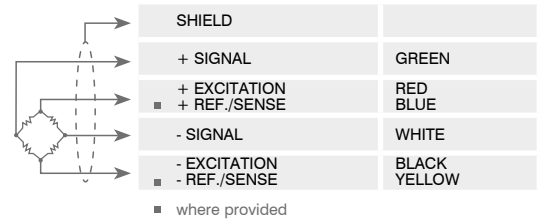

ATEX II 2GD (zone 1-2-21-22)

IECEX (zone 1-2-21-22)

DIMENSIONS (mm)

ELECTRICAL CONNECTIONS

OPTIONS ON REQUEST

DESCRIPTION	CODE
 <p>Stainless steel indicator-holder column (Ø38 mm, height 700 mm). Painted steel mobile pedestal.</p>	<p>COLONNAM + MOBILCOLONNA</p> <p>COLONNAM +MOBILCOLONNAINOX</p>
 <p>Non-standard capabilities.</p>	