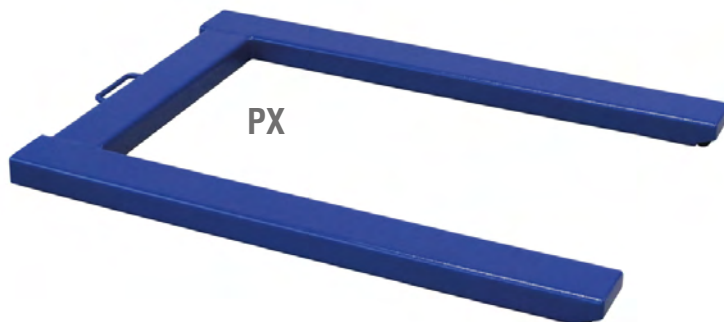

Capacity up to 3000 kg

- **PX:**
 - Painted steel structure.
 - 4 load cells FTP 1000 kg
AISI 420 stainless steel - IP68 (on request: IP69K).
 - Galvanized steel adjustable feet, self-centering on sphere.
- **PXI:**
 - AISI 304 stainless steel structure.
 - 4 load cells FT-P 1000 kg
17-4 PH stainless steel - IP68 (on request: IP69K).
 - AISI 304 stainless steel adjustable feet, self-centering on sphere.
- IP67 stainless steel junction box with equalization board and 6-wire output cable (length: 5 m).
- Carrying handle and wheels.

ATEX II 2GD (zone 1-2-21-22)

IECEX (zone 1-2-21-22)

DIMENSIONS (mm)

ELECTRICAL CONNECTIONS

OPTIONS ON REQUEST

DESCRIPTION	CODE
 <p>Stainless steel indicator-holder column (Ø38 mm, height 700 mm). Painted steel mobile pedestal.</p>	<p>COLONNAM + MOBILCOLONNA</p> <p>COLONNAM +MOBILCOLONNAINOX</p>
 <p>Non-standard capabilities.</p>	